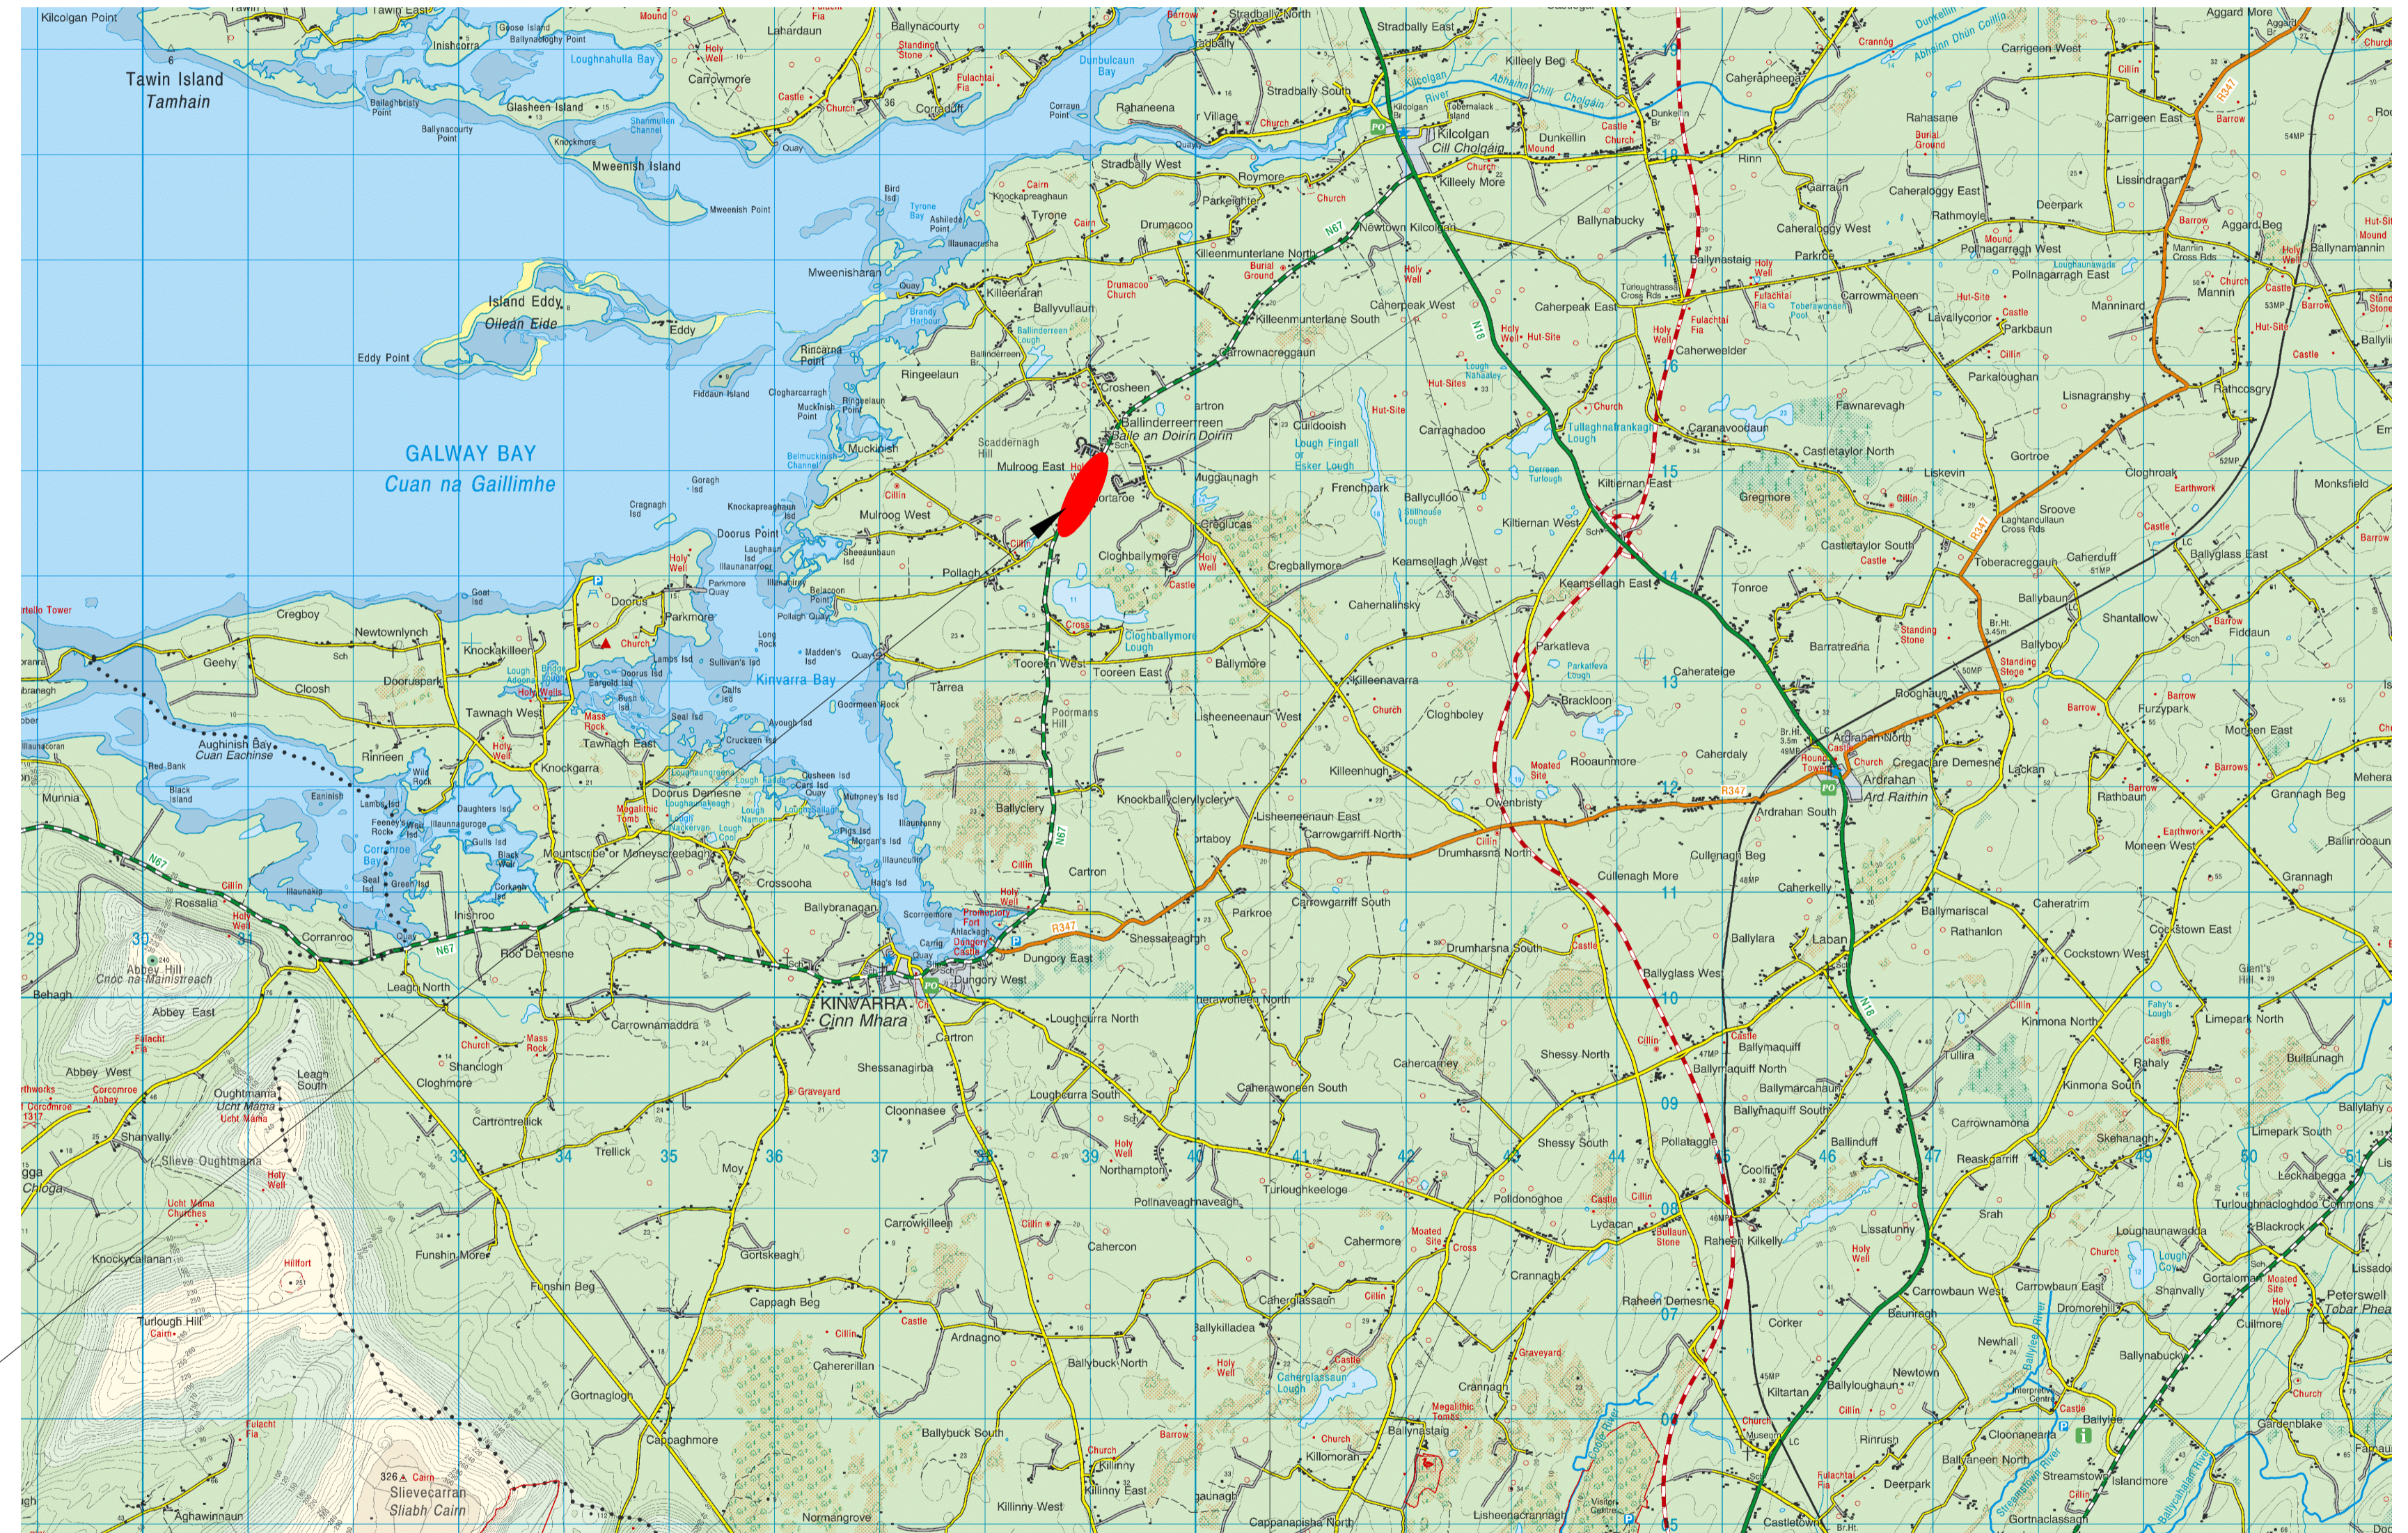

## N67 South of Ballinderreen Cycleway

Site Location

Location Map

SCALE 1:50,000 @ A1, 1:100,000 @ A3

**National Roads Project Office**  
Galway County Council,  
Corporate House,  
Ballybrit Business Park, Galway  
Telephone: (091) 509 000  
Fax: (091) 509 059